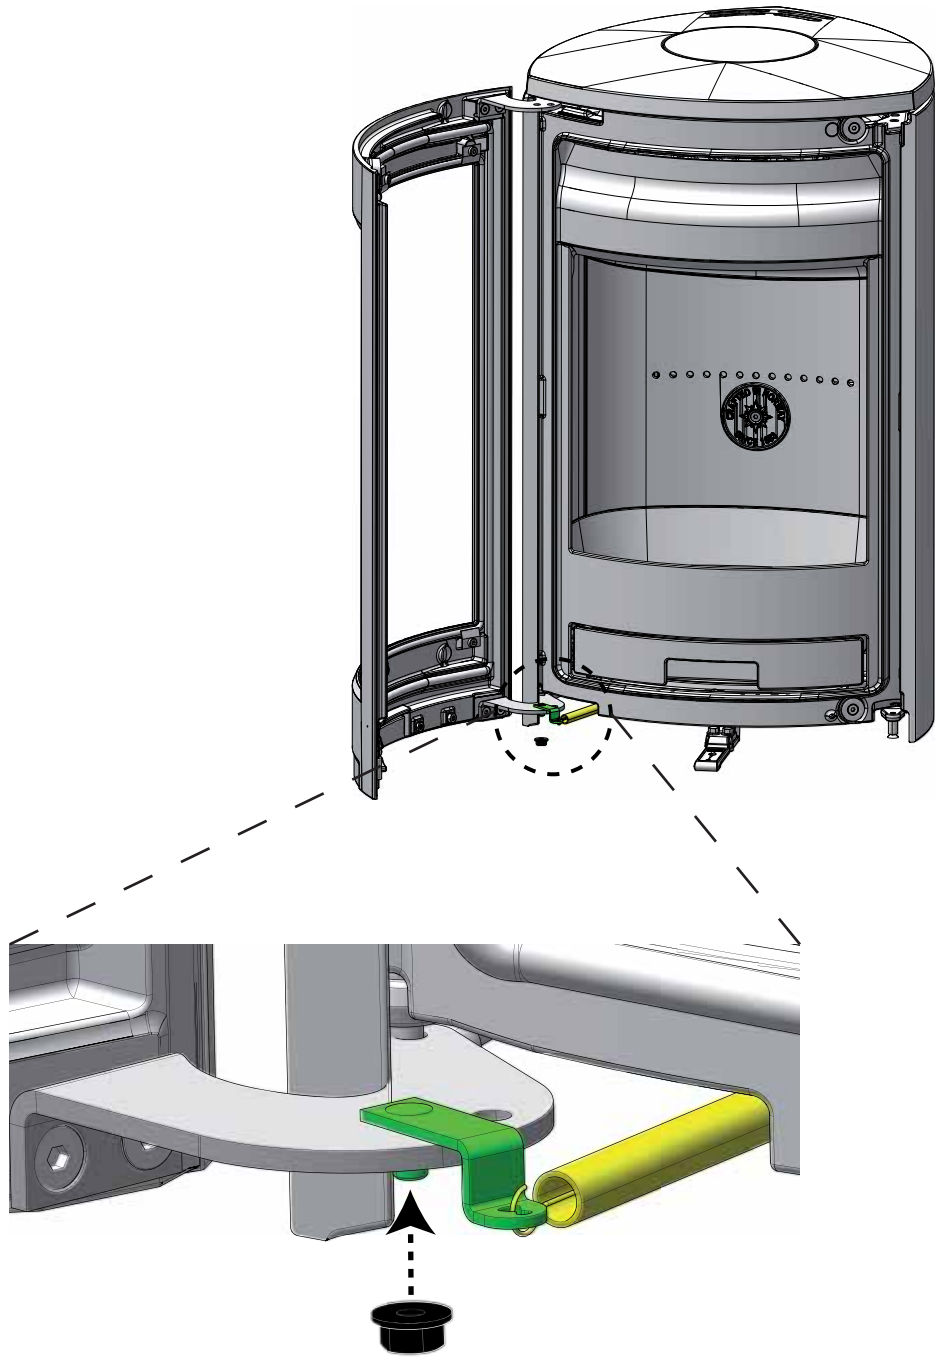

## 51061547 Kit Self Closing Mechanism

Kit Self Closing Mechanism  
Manual version P00

Manual Kit self closing mechanism

2

Cat.no. 10061548-P00  
Jøtul AS, June, 2021

Jøtul pursue a policy of constant product development. Products supplied may therefore differ in specification, colour and type of accessories from those illustrated and described in the brochure.