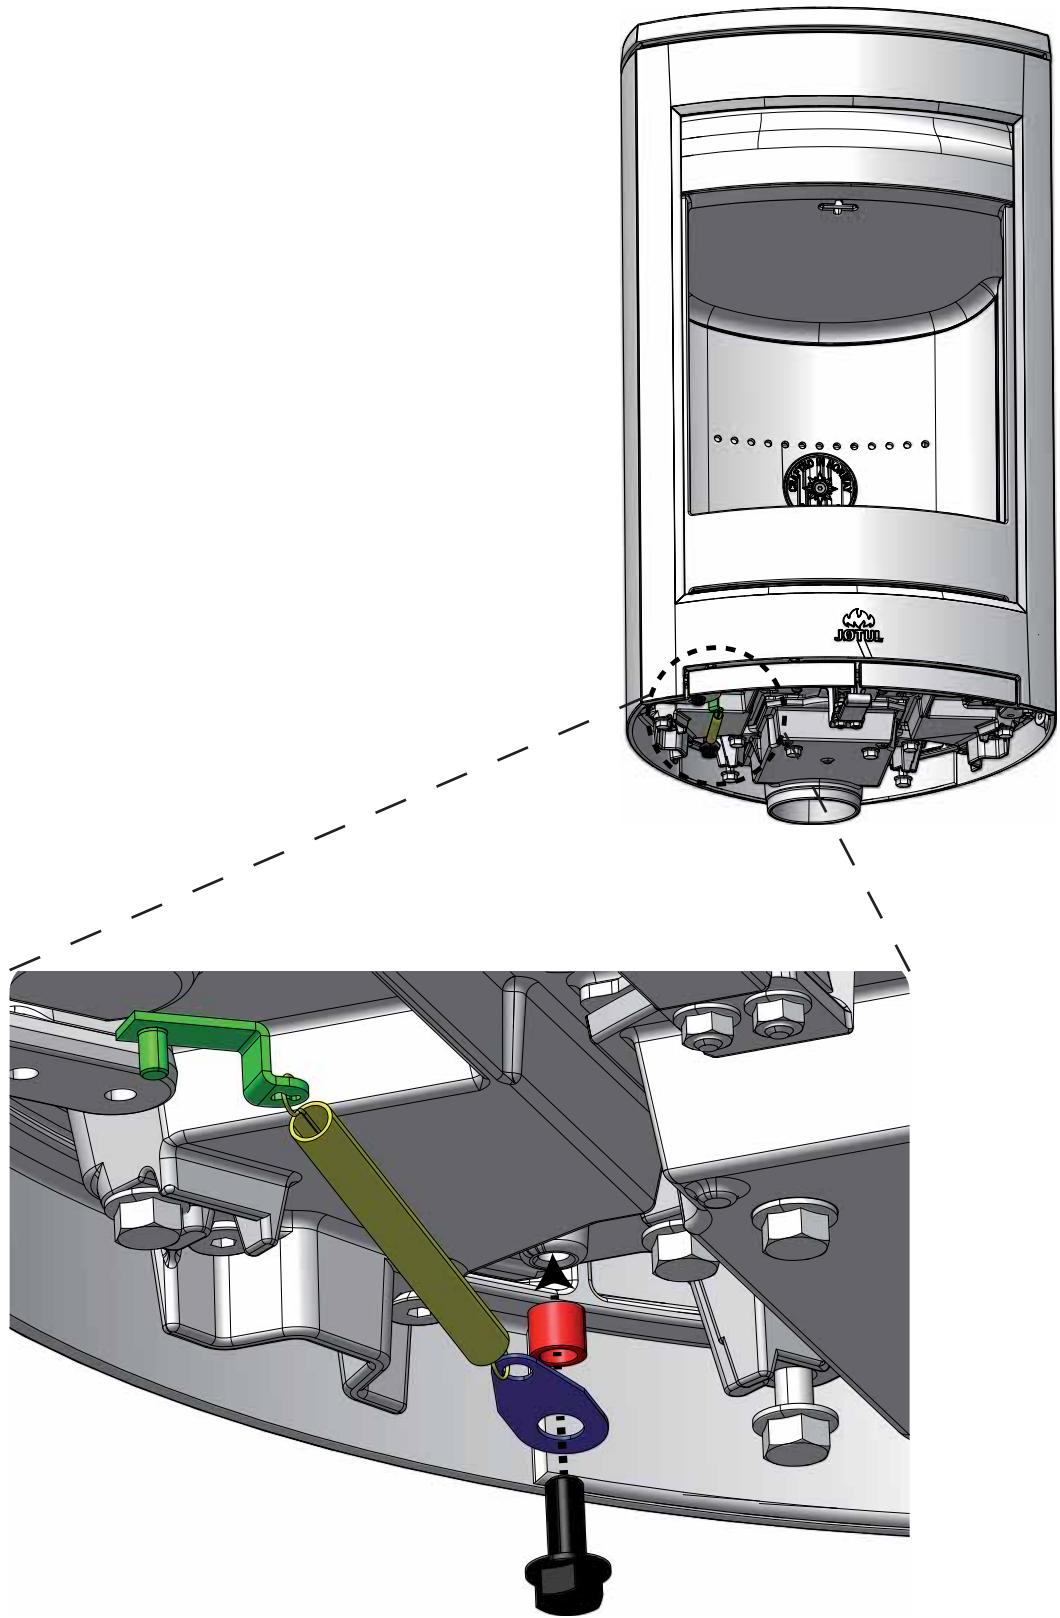

## 51061547 Kit Self Closing Mechanism

Kit Self Closing Mechanism  
Manual version P00

Manual Kit self closing mechanism

2

Cat.no. 10061548-P00  
Jøtul AS, June, 2021

Jøtul pursue a policy of constant product development. Products supplied may therefore differ in specification, colour and type of accessories from those illustrated and described in the brochure.