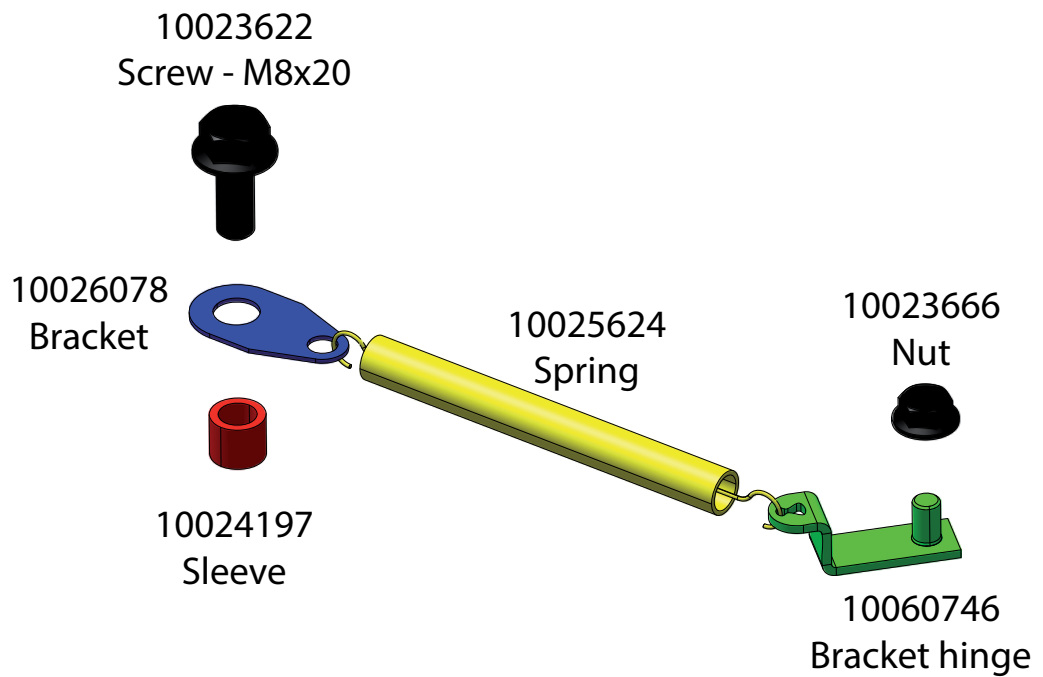

# Jøtul F 360v2/F 370v2

## 51061547 Kit Self Closing Mechanism

Kit Self Closing Mechanism  
Manual version P00

Manual Kit self closing mechanism

2

Cat.no. 10061548-P00  
Jøtul AS, June, 2021

Jøtul pursue a policy of constant product development. Products supplied may therefore differ in specification, colour and type of accessories from those illustrated and described in the brochure.