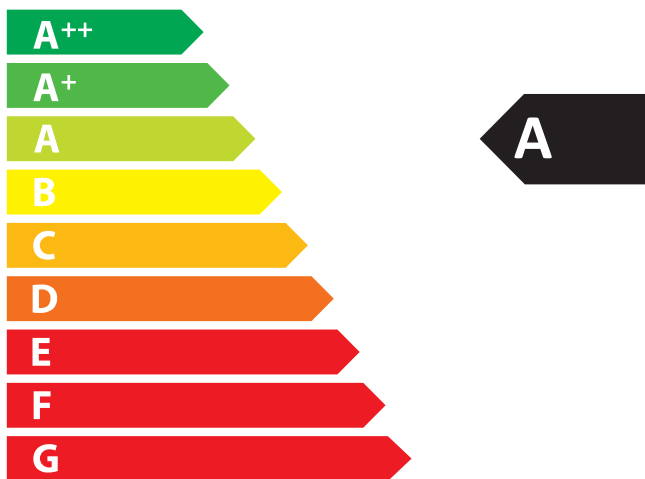

# ENERGY

JØTUL AS

I 520 SERIES, FS 73,  
FS 74, FS 173, FS 175

**7.9**  
kW